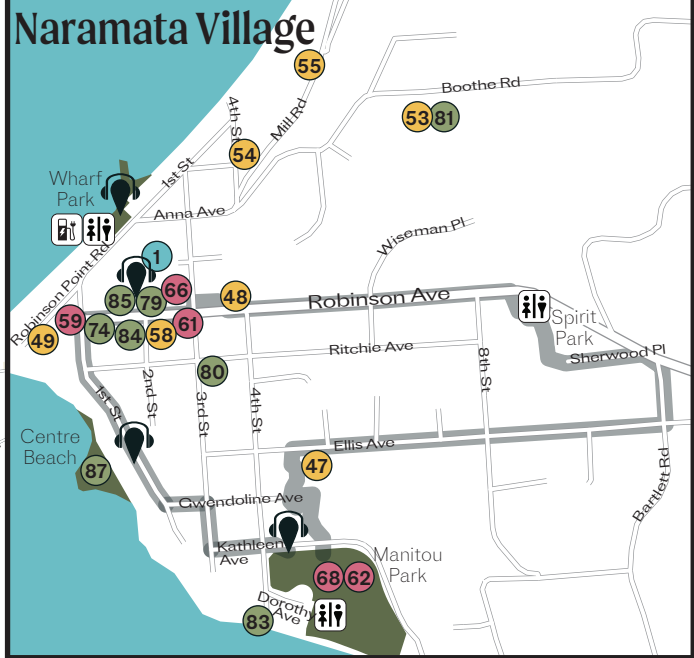

### Chute Lake and KVR to Adra Tunnel

see Naramata Village map

## Naramata

- Sip
- Sleep
- Eat
- Shop & Play
- KVR Railway Trail

**Free Audio Tours**

- Start point
- Driving
- Biking
- Walking

access to Three Blind Mice Trail System

0 1 km

Cartography by Julie Witmer Custom Map Design  
 Map projection NAD83(CSRS) / BC Albers  
 Base map data © MapTiler © OpenStreetMap contributors  
 Additional roads and parks - British Columbia Open Government Licence

## Penticton

To Penticton Airport

## SIP

- 1 Mill Road Winery
- 2 Abandoned Rail Brewing
- 3 Bench 1775 Winery
- 4 Black Widow Winery
- 5 Cannery Brewing
- 6 Chain Reaction Winery
- 7 D'Angelo Estate Winery
- 8 Da Silva Vineyards
- 9 Daydreamer Wines
- 10 Deep Roots Winery
- 11 Elephant Island Winery
- 12 Evolve Cellars
- 13 Four Shadows Vineyard & Winery
- 14 Fox & Archer Wines
- 15 Hillside Winery
- 16 Howling Bluff Estate Wines
- 17 JolieFarm Winery
- 18 Kettle Valley Winery
- 19 La Frenz Winery
- 20 Lakebreeze Vineyards
- 21 Laughing Stock Vineyards
- 22 Le Petite Abeille
- 23 Little Engine Wines
- 24 Lock & Worth Winery
- 25 Maple Leaf Spirits
- 26 Modesta Winery
- 27 Moraine Estate Winery
- 28 Nichol Vineyard & Estate Winery
- 29 Origin Wines
- 30 Poplar Grove Winery
- 31 Red Rooster Winery
- 32 Roche Wines
- 33 Ruby Blues Winery
- 34 Terravista Vineyards
- 35 Three Sisters Winery
- 36 Tightrope Winery
- 37 Township 7 Winery
- 38 Upper Bench Winery & Creamery
- 39 Van Westen Vineyards
- 40 Westbert Winery