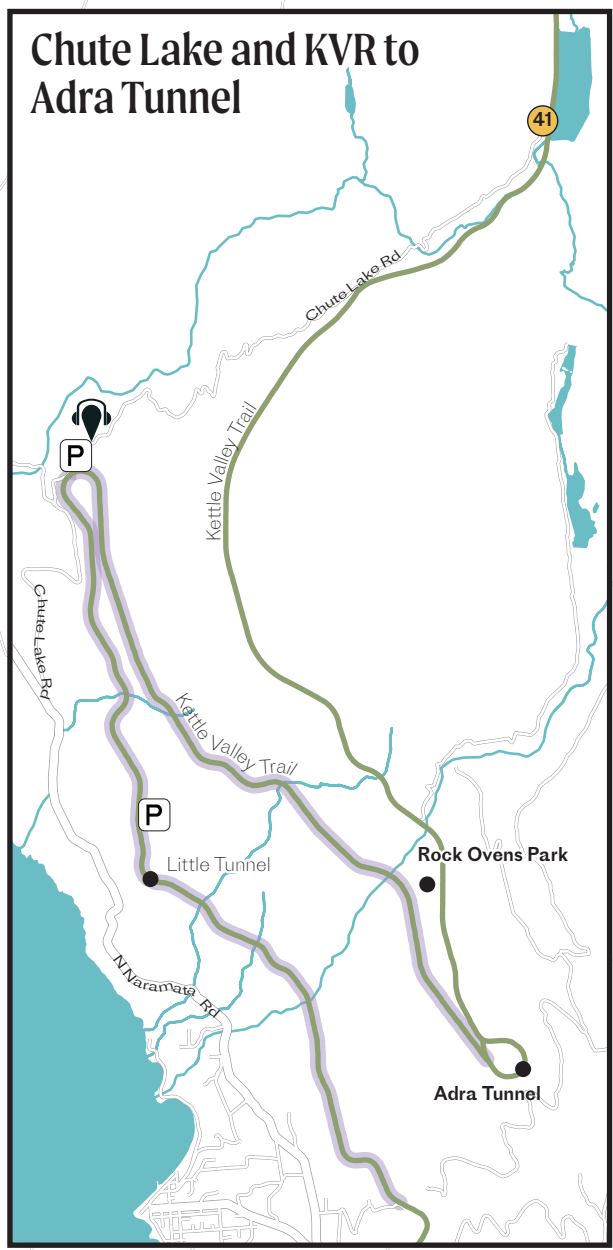

15 km from Naramata Village to Chute Lake Lodge and Okanagan Mountain Park

### Chute Lake and KVR to Adra Tunnel

see Naramata Village map

## Naramata

- Sip
- Sleep
- Eat
- Shop & Play
- KVR Railway Trail

**Free Audio Tours**

- Start point
- Driving
- Biking
- Walking

access to Three Blind Mice Trail System

0 1 km

Cartography by Julie Witmer Custom Map Design  
 Map projection NAD83(CSRS) / BC Albers  
 Base map data © MapTiler © OpenStreetMap contributors  
 Additional roads and parks - British Columbia Open Government Licence

## SIP

- 1 Mill Road Winery
- 2 Abandoned Rail Brewing
- 3 Bench 1775 Winery
- 4 Black Widow Winery
- 5 Cannery Brewing
- 6 Chain Reaction Winery
- 7 D'Angelo Estate Winery
- 8 Da Silva Vineyards
- 9 Daydreamer Wines
- 10 Deep Roots Winery
- 11 Elephant Island Winery
- 12 Evolve Cellars
- 13 Four Shadows Vineyard & Winery
- 14 Fox & Archer Wines
- 15 Hillside Winery
- 16 Howling Bluff Estate Wines
- 17 JolieFarm Winery
- 18 Kettle Valley Winery
- 19 La Frenz Winery
- 20 Lakebreeze Vineyards
- 21 Laughing Stock Vineyards
- 22 Le Petite Abeille
- 23 Little Engine Wines
- 24 Lock & Worth Winery
- 25 Maple Leaf Spirits
- 26 Modesta Winery
- 27 Moraine Estate Winery
- 28 Nichol Vineyard & Estate Winery
- 29 Origin Wines
- 30 Poplar Grove Winery
- 31 Red Rooster Winery
- 32 Roche Wines
- 33 Ruby Blues Winery
- 34 Terravista Vineyards
- 35 Three Sisters Winery
- 36 Tightrope Winery
- 37 Township 7 Winery
- 38 Upper Bench Winery & Creamery
- 39 Van Westen Vineyards
- 40 Westbert Winery