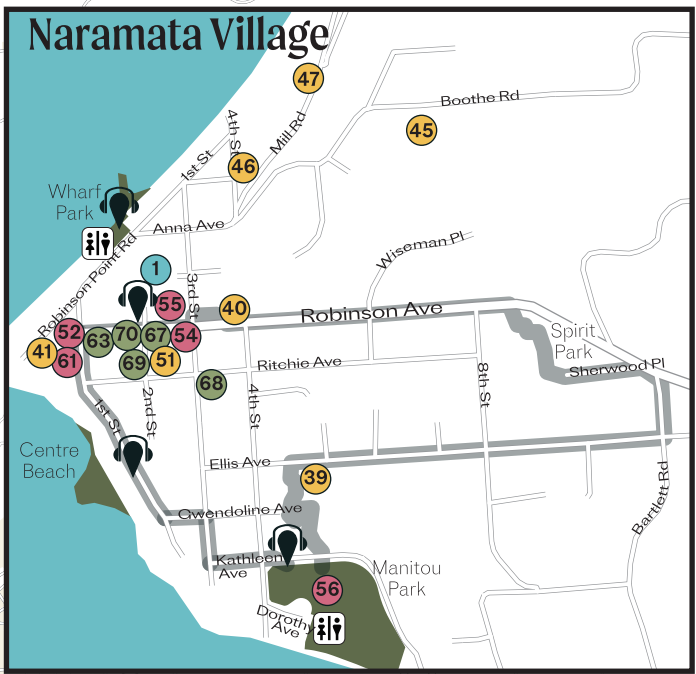

**Audio Tours**

- Start point
- Driving
- Biking
- Walking

Details on back

- public washroom
- parking access to KVR
- KVR Railway Trail

0 1 km

Cartography by Julie Witmer Custom Map Design  
 Map projection NAD83(CSRs) / BC Albers  
 Base map data © MapTiler © OpenStreetMap contributors  
 Additional roads and parks - British Columbia Open Government Licence

## SLEEP

- 35 Chute Lake Lodge
- 36 D'Angelo Guest House
- 37 Desert Star Estate
- 38 Inn at Therapy Vineyards
- 39 Naramata Centre Campground
- 40 Naramata Courtyard Suites
- 41 Naramata Inn
- 42 Naramata Suite Dreams
- 43 OK Whistle Stop B&B
- 44 Our Little Wine Farm
- 45 Playlist Lavender Guesthouse
- 46 Royal Anchor Resort
- 47 Sandy Beach Lodge & Resort
- 48 Singing Marmot Guest Suites
- 49 The Bench D'Or
- 50 Villa Magnolia Guest House
- 51 Village Motel

## FREE SELF GUIDED AUDIO TOURS

## SIP

- 1 1 Mill Road Winery
- 2 Abandoned Rail Brewing
- 3 Bench 1775 Winery
- 4 Black Widow Winery
- 5 Cannery Brewing
- 6 Chain Reaction Winery
- 7 D'Angelo Winery
- 8 Da Silva Vineyards
- 9 Daydreamer Wines
- 10 Deep Roots Winery
- 11 Elephant Island Winery
- 12 Evolve Cellars
- 13 Four Shadows Vineyard & Winery
- 14 Fox & Archer Wines
- 15 Hillside Winery
- 16 Howling Bluff Estate Wines
- 17 JolieFarm Winery
- 18 Kettle Valley Winery
- 19 La Frenz Winery
- 20 Lauging Stock Vineyards
- 21 Little Engine Wines
- 22 Maple Leaf Spirits
- 23 Moraine Estate Winery
- 24 Nichol Vineyard
- 25 Poplar Grove Winery
- 26 Roche Wines
- 27 Ruby Blues Winery
- 28 Serendipity Winery
- 29 Terravista Vineyards
- 30 Three Sisters Winery
- 31 Tightrope Winery
- 32 Upper Bench Winery & Creamery
- 33 Van Westen Vineyards
- 34 Westbert Winery
- Lock & Worth Winery