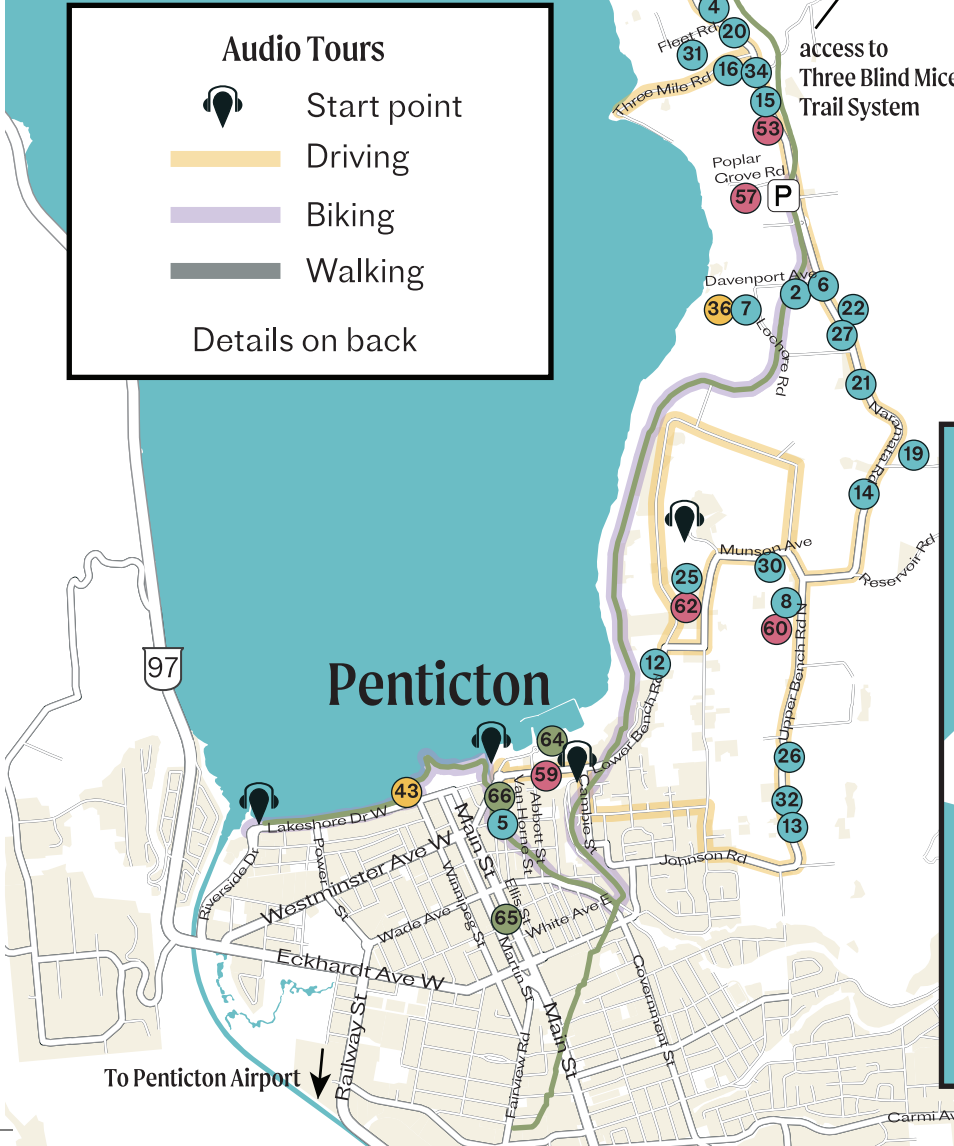

**Audio Tours**

- Start point
- Driving
- Biking
- Walking

Details on back

- public washroom
- parking access to KVR
- KVR Railway Trail

0 1 km

Cartography by Julie Witmer Custom Map Design  
 Map projection NAD83(CSRs) / BC Albers  
 Base map data © MapTiler © OpenStreetMap contributors  
 Additional roads and parks - British Columbia Open Government Licence

## SLEEP

- 35 Chute Lake Lodge
- 36 D'Angelo Guest House
- 37 Desert Star Estate
- 38 Inn at Therapy Vineyards
- 39 Naramata Centre Campground
- 40 Naramata Courtyard Suites
- 41 Naramata Inn
- 42 Naramata Suite Dreams
- 43 OK Whistle Stop B&B
- 44 Our Little Wine Farm
- 45 Playlist Lavender Guesthouse
- 46 Royal Anchor Resort
- 47 Sandy Beach Lodge & Resort
- 48 Singing Marmot Guest Suites
- 49 The Bench D'Or
- 50 Villa Magnolia Guest House
- 51 Village Motel

## FREE SELF GUIDED AUDIO TOURS

## SIP

- 1 1 Mill Road Winery
- 2 Abandoned Rail Brewing
- 3 Bench 1775 Winery
- 4 Black Widow Winery
- 5 Cannery Brewing
- 6 Chain Reaction Winery
- 7 D'Angelo Winery
- 8 Da Silva Vineyards
- 9 Daydreamer Wines
- 10 Deep Roots Winery
- 11 Elephant Island Winery
- 12 Evolve Cellars
- 13 Four Shadows Vineyard & Winery
- 14 Fox & Archer Wines
- 15 Hillside Winery
- 16 Howling Bluff Estate Wines
- 17 JolieFarm Winery
- 18 Kettle Valley Winery
- 19 La Frenz Winery
- 20 Lauging Stock Vineyards
- 21 Little Engine Wines
- 22 Maple Leaf Spirits
- 23 Moraine Estate Winery
- 24 Nichol Vineyard
- 25 Poplar Grove Winery
- 26 Roche Wines
- 27 Ruby Blues Winery
- 28 Serendipity Winery
- 29 Terravista Vineyards
- 30 Three Sisters Winery
- 31 Tightrope Winery
- 32 Upper Bench Winery & Creamery
- 33 Van Westen Vineyards
- 34 Westbert Winery
- Lock & Worth Winery